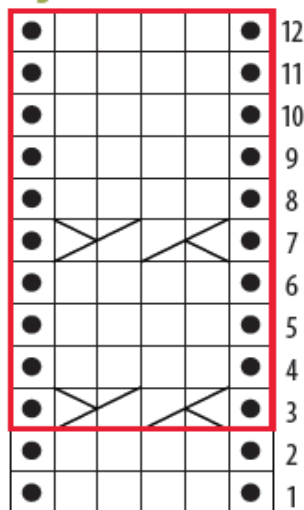

# Cable Stripe Fingerless Mitts

Revised 3/14/2013

Chart Missing

## Legend

 Knit     2/2 Left Cross

 Purl     2/2 Right Cross

 Repeat

### Right Cross

### Left Cross